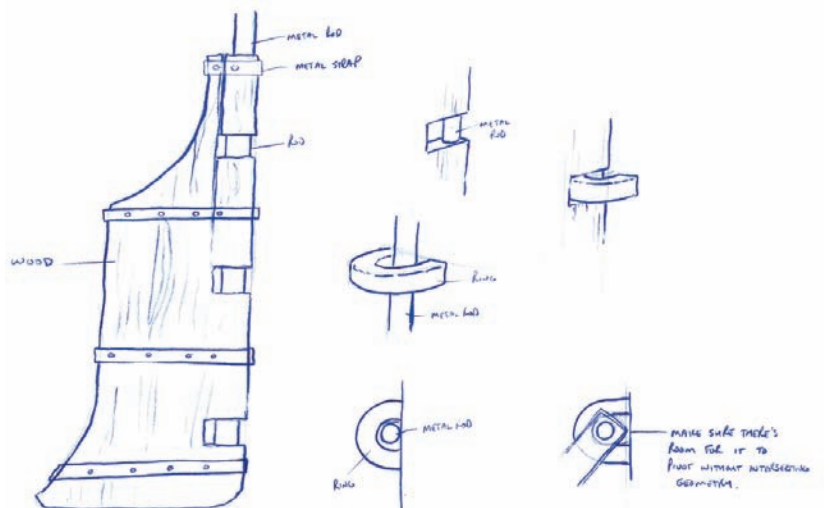

BUCKLE
CLEARS
END OF
LEGS

TABLE FITS
INTO THIS SPACE

Basement location design

Pirate Ship

Pirate Ship deck detail

FIGURE 8
Loop Around
Pin

TREASURE
CHEST PLACEMENT

Furniture Placement

Rear Elevation

Framing

Cutter

Walt

TOP VIEW
ARM RANGE

Top

Bottom

FINGERS
SPREAD
(INSIDE WOUND AS
AS A THUMB)