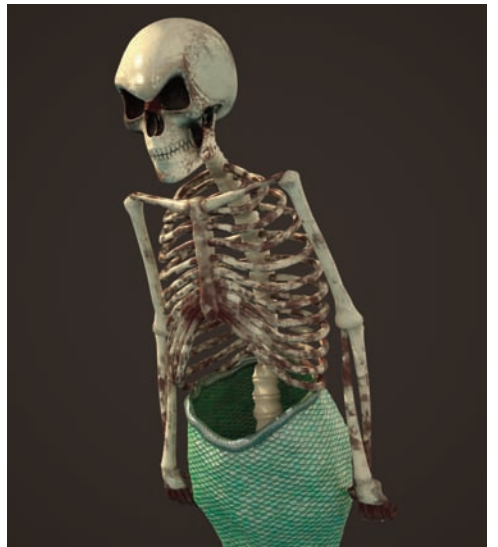

BUCKLE
CLEARS
END OF
LEGS

TABLE FITS
INTO THIS SPACE

Basement location design

Pirate Ship

Pirate Ship deck detail

FIGURE 8
Loop Around
Pin

TREASURE
CHEST PLACEMENT

Furniture Placement

Rear Elevation

Framing

Cutter

Walt

TOP VIEW
ARM RANGE

Top

Bottom

FINGERS
SPREAD
(INSIDE WOUND AS
AS A THUMB)