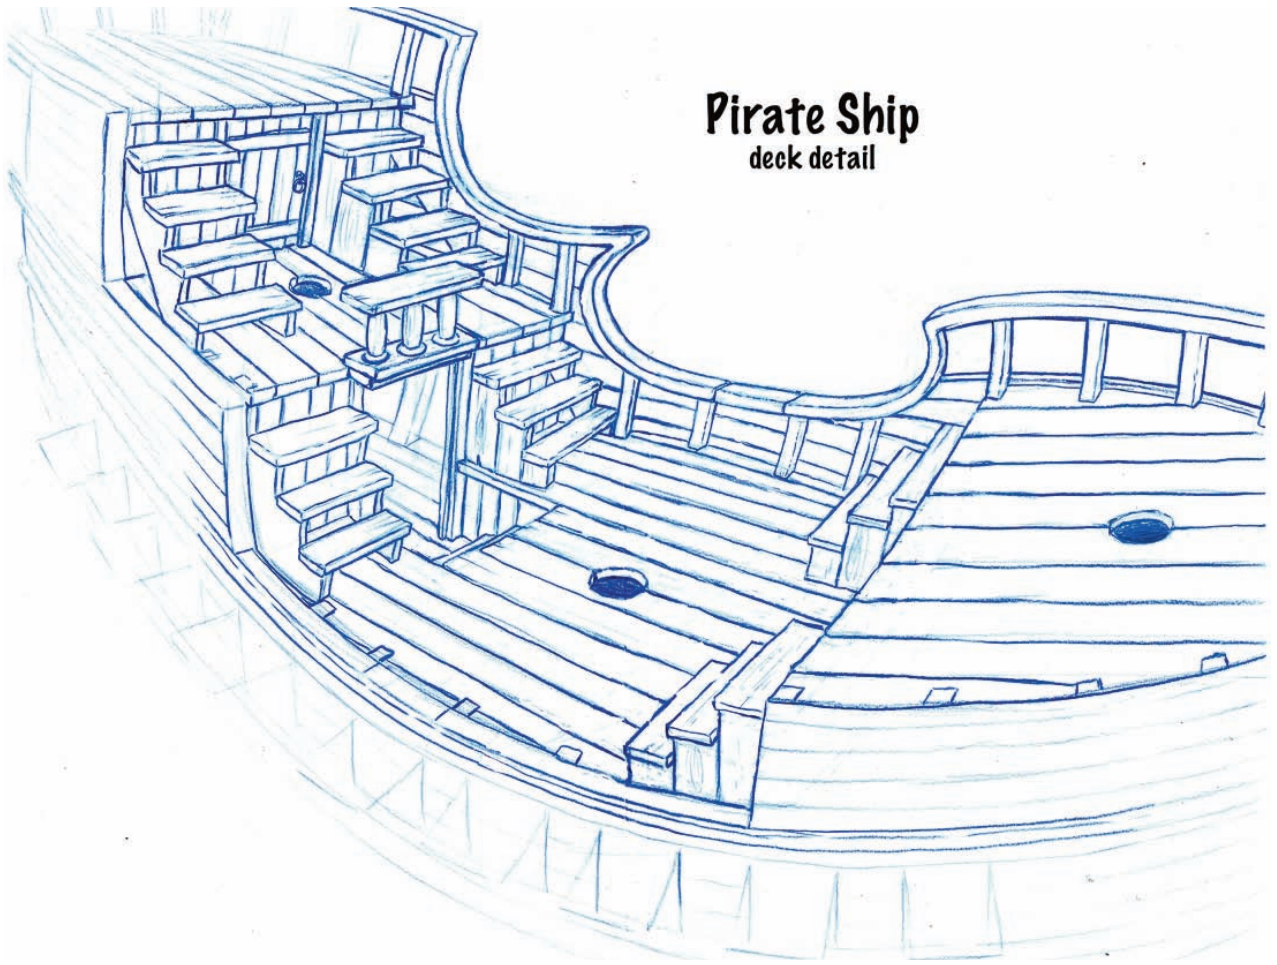

BUCKLE
CLEARS
END OF
LEGS

TABLE FITS
INTO THIS SPACE

Basement location design

Pirate Ship

Pirate Ship deck detail

FIGURE 8
Loop Around
Pin

TREASURE
CHEST PLACEMENT

Furniture Placement

Rear Elevation

Framing

Cutter

Walt

TOP VIEW
ARM RANGE

Top

Bottom

FINGERS
SPREAD
(INSIDE WOUND AS
AS A THUMB)