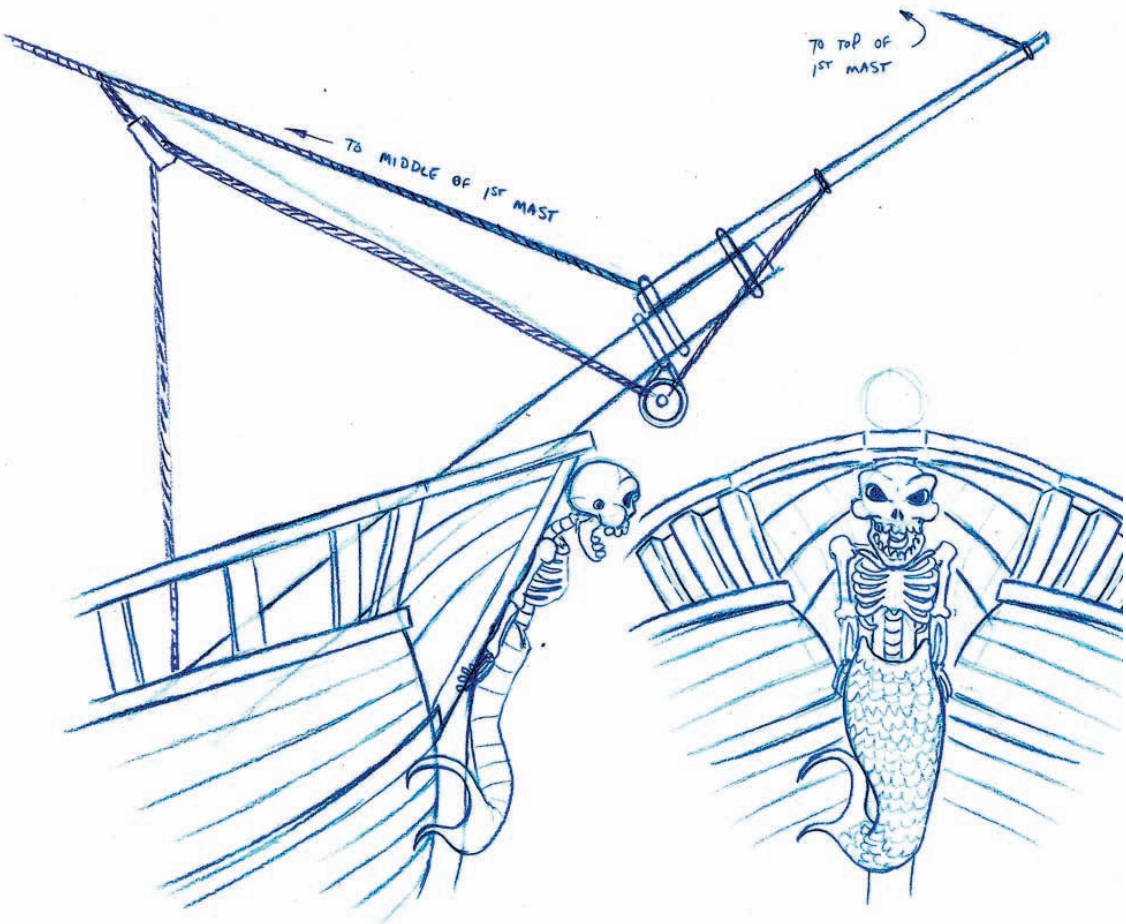

BUCKLE
CLEARS
END OF
LEGS

TABLE FITS
INTO THIS SPACE

Basement location design

Pirate Ship

Pirate Ship deck detail

FIGURE 8
Loop Around
Pin

TREASURE
CHEST PLACEMENT

Furniture Placement

Rear Elevation

Framing

Cutter

Walt

TOP VIEW
ARM RANGE

Top

Bottom

FINGERS
SPREAD
(INSIDE WOUND AS
AS A THUMB)

RELAXED

EXTREME BEND

EXTREME STRAIGHT

STAIRS DOWN TO GROUND

INSIDE WALL OF PANDA HABITAT

MED LONG GIKL PANDA EATING BAMBOO

AMPH!

SIGH