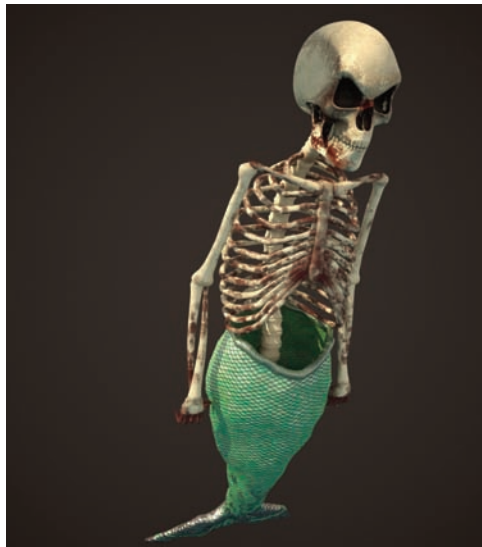

BUCKLE
CLEARS
END OF
LEGS

TABLE FITS
INTO THIS SPACE

Basement location design

Pirate Ship

Pirate Ship deck detail

FIGURE 8
Loop Around
Pin

TREASURE
CHEST PLACEMENT

Furniture Placement

Rear Elevation

Framing

Cutter

Walt

TOP VIEW
ARM RANGE

Top

Bottom

FINGERS
SPREAD
(INSIDE WOUND AS
AS A THUMB)